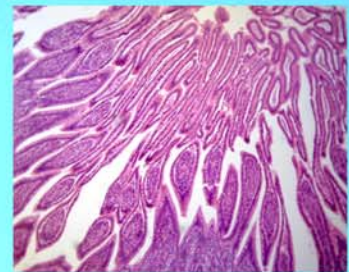

## **LB-233 Trinocular Biological Microscope with Semi-Plan Objectives and LED Illumination**

Convenient and Comfortable Observing with High Point and Wide Field Eyepiece EW10×/ 20.  
Sharp and Bright Image with Semi-plan Objectives.  
Suitable for Different Region Power, supply with 100V-240V Multi-input Rating.