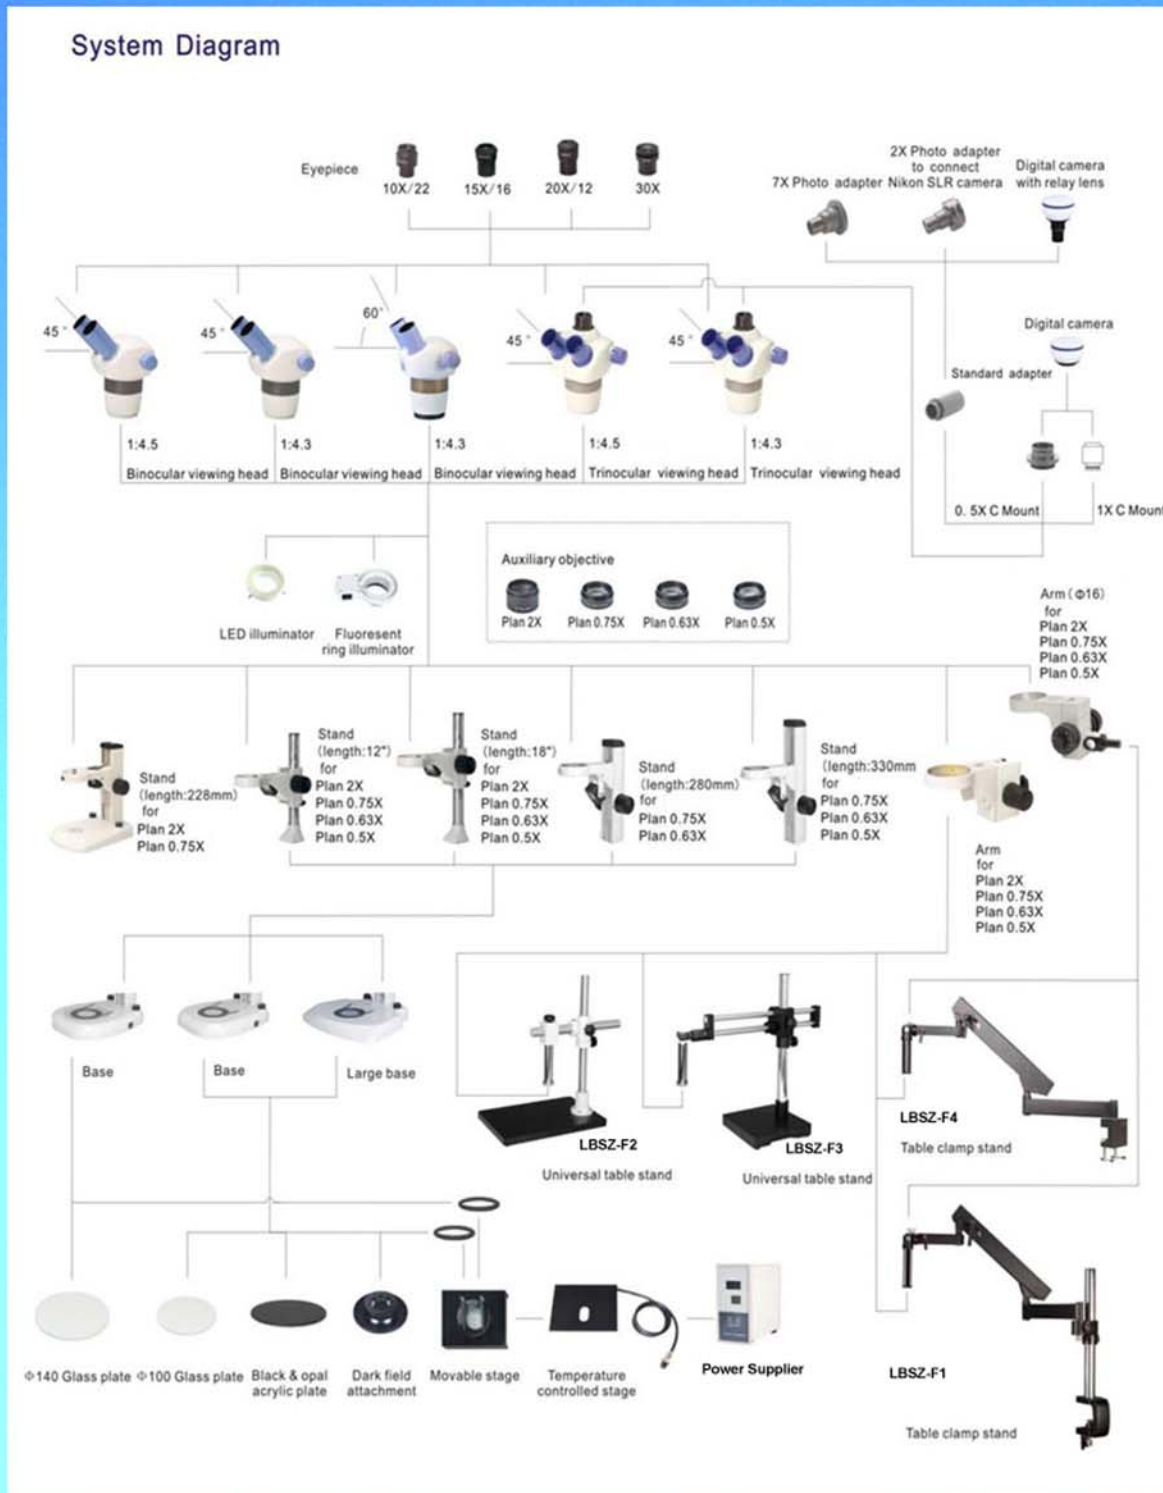

LABOMED, INC.

www.labomed.com
spectro@labomed.com

LB-360 Zoom Binocular Stereo Microscope with Infinity Parallel Optical System and LED Illumination

System Diagram

Labomed, Inc., 2728 S. La Cienega Blvd., Los Angeles, CA 90034 U.S.A.